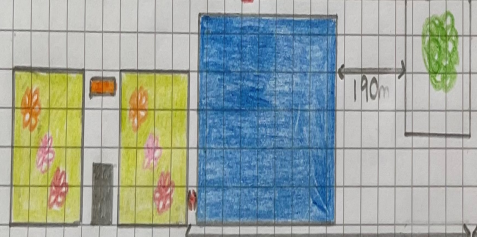

IMPERIAL GARDENS

1 = 50

Cheltenham Bid Planter

201 x 201

Bin

66 x 65

Cheltenham Notice Board

71 x 30

Tree  
196 x 180

The Box Coffee  
427 x 255

- (not to scale)
- ▲ Gas Cylinder 0.328 diameter
- ↔ estimate gap 0.2

The gas cylinder will be caged and 1m from the Box Coffee horsebox structure

PAVEMENT

BIKE RACK SPACE